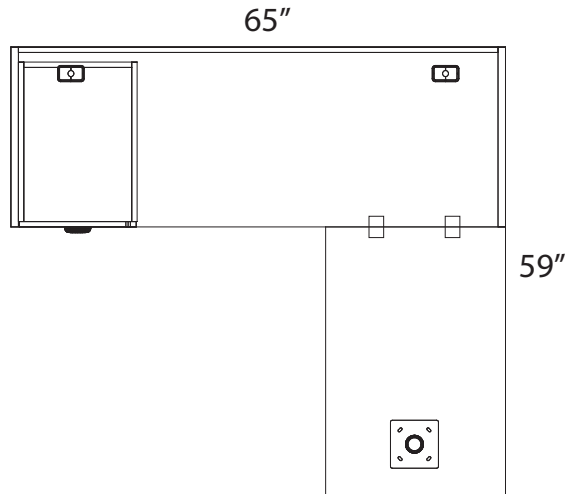

## Layout #26

INV-2466SH

Credenza Shell

INV-2436TOP

36" Rectangular Top

INV-HPF

Hanging Pedestal

900-RL2.5