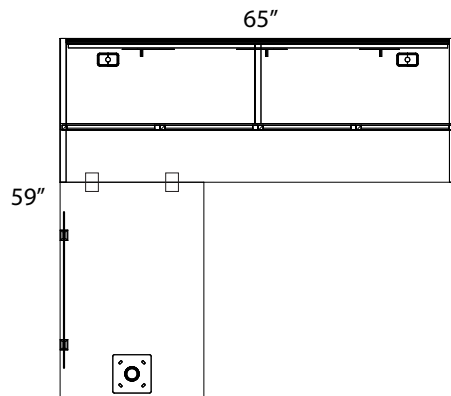

Hardrock Maple
HM

Royal Mahogany
RM

Sugar Maple
SM

Winter Wood
WW

Available Finishes:

Layout #22

INV-2436TOP	36" Rectangular Top
INV-2466SH	Credenza Shell
INV-HPF	Hanging Pedestal
INV-3666H	66" Open Hutch
INV-66HDRS-AL	AGD Hutch doors

INV-3666TB	Tackboard
900-RL2.5	2 1/2" Round Leg
100-WSCK	Work Surface Connecting Kit
INV-MP1-1530PLX	Plexiglass Hanging Modesty Panel

NOTE: Non handed. Can be configured left or right.

Please refer to www.heartwooddl.com for current finish options available for this series