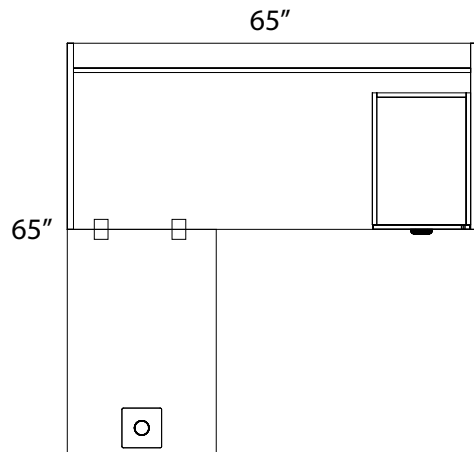

Innovations

series

Grey
GR

Pure White
PW

* Tops only finishes

Available Finishes:

Autumn Maple
AM

Black Walnut
BW

Evening Zen
EZ

Grey Dusk
GD

Hardrock Maple
HM

Royal Mahogany
RM

Sugar Maple
SM

Winter Wood
WW

Layout #21

INV-2436TOP	36" Rectangular Top
INV-3066DS	Desk Shell
INV-FPUF	Freestanding Pedestal - No Top
900-RL2.5	2 1/2" Round Leg

INV-MP2-1466LAP	Laminate Half Modesty Panel
100-WSCK	Work Surface Connecting Kit
OUT-TM1-1566LAP	Laminate Privacy Panel w/ Top Mount Brackets

NOTE: Non handed. Can be configured left or right.

Please refer to www.heartwooddl.com for current finish options available for this series