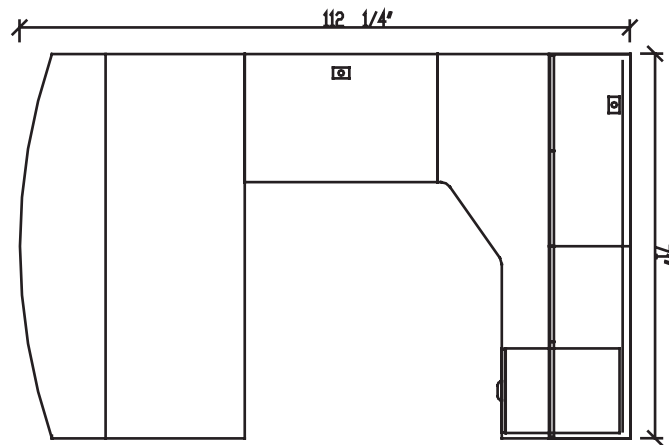

Winter Wood
WW

Layout #1A

INV-B4272DS	Bow Top Desk Shell
INV-2436RSBR	Return Shell/Bridge
INV-3672CM	Extended Corner Module
INV-FPUF	Freestanding Pedestal

INV-3672H	72" Open Hutch
INV-72HDRS	72" Laminate Doors for Hutch
INV-3672TB	Tackboard

NOTE: For Layout 1B Replace INV-3672CM with INV-7236CM.

Please refer to www.heartwooddl.com for current finish options available for this series