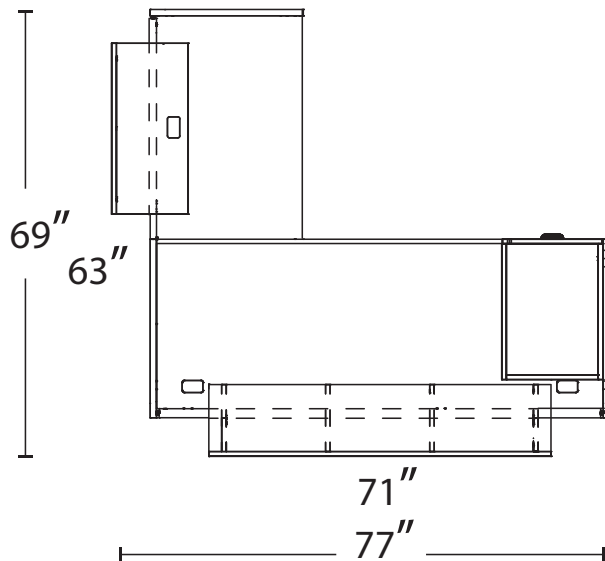

## Layout #19

INV-3072GDS3 Modern Reception Desk

INV-2436GRS3 Non-Handed Modern Reception Desk Return

INV-HPF Hanging Pedestal

**Note:** Non handed. Can be configured left or right.  
Please refer to [www.heartwooddl.com](http://www.heartwooddl.com) for current finish options available for this series