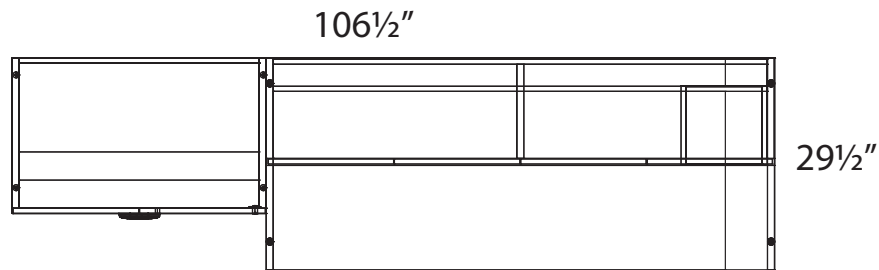

Winter Wood
WW

Layout #18

INV-3072DS	Desk Shell
INV-3672H	72" Open Hutch
INV-72HDRS	72" Laminate Hutch Doors
INV-MPF	21" Mobile Pedestal

INV-CUSH	Mobile Pedestal Seat Cushion
INV-2237STC	Double Door Stacking Cabinet
INV-2236OLFX	Open Lateral File Storage - No Top
INV-1418VC	14" Vertical Cubby