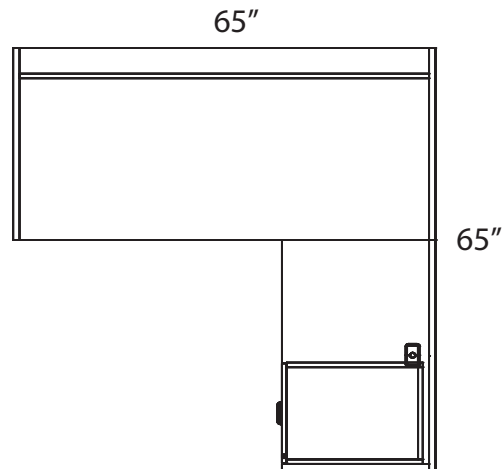

Winter Wood
WW

Layout #17

INV-3066DS	Desk Shell
INV-HPF	Hanging Pedestal
INV-2436RSBR	Return Shell/Bridge

Note: Non handed. Can be configured left or right.
Please refer to www.heartwooddl.com for current finish options available for this series