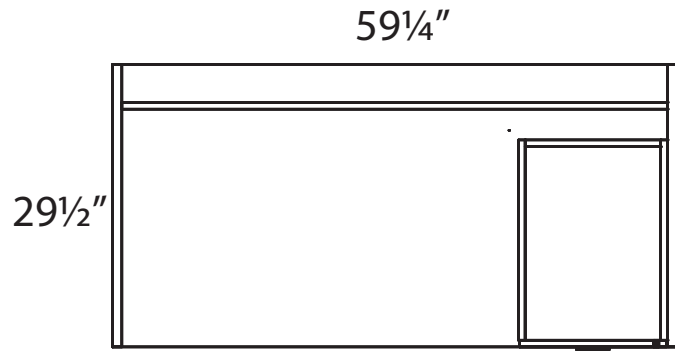

Winter Wood
WW

Layout #16

INV-3060DS

Desk Shell

INV-HPF

Hanging Pedestal

Note: Non handed. Can be configured left or right.

Please refer to www.heartwooddl.com for current finish options available for this series