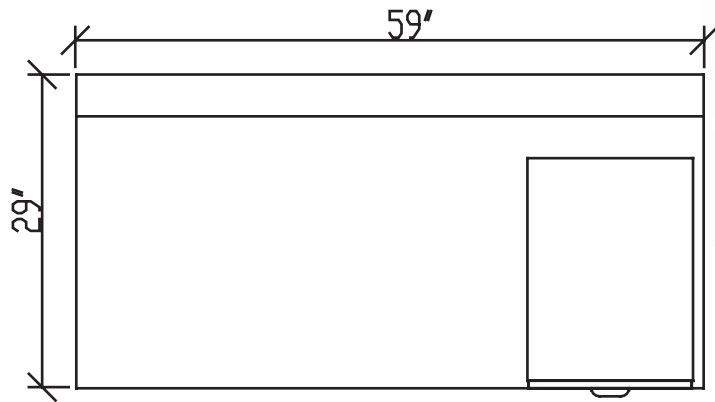

Winter Wood

Layout #16

INV-3060DS

Desk Shell

INV-HPF

Hanging Pedestal

Note: Non handed. Can be configured left or right.

Please refer to www.heartwooddl.com for current finish options available for this series