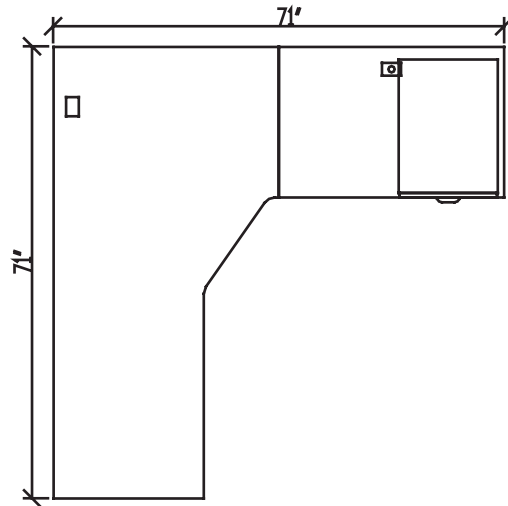

## Layout #13B

INV-2436RSBR Return Shell/Bridge

INV-7236CM Extended Corner Module

INV-HPF Hanging Pedestal

**Note:** For layout 13A replace item INV-7236CM with INV-3672CM.

Please refer to [www.heartwooddl.com](http://www.heartwooddl.com) for current finish options available for this series