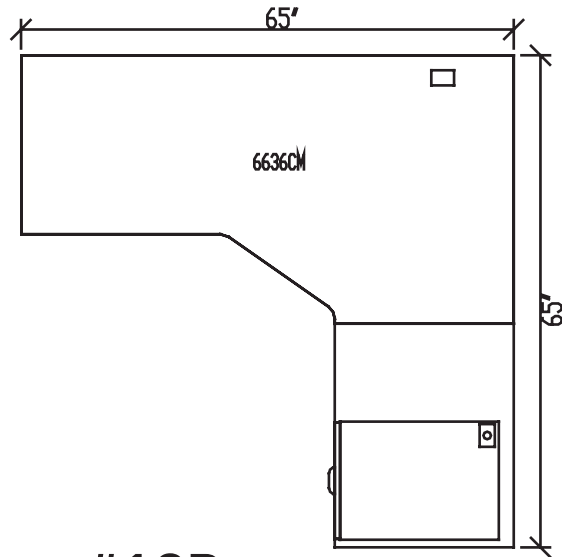

Winter Wood
WW

Layout #12B

INV-2430RSBR

Return Shell/Bridge

INV-6636CM

Extended Corner Module

INV-HPF

Hanging Pedestal

Note: For Layout 12A Replace INV-6636CM with INV-3666CM.

Please refer to www.heartwooddl.com for current finish options available for this series