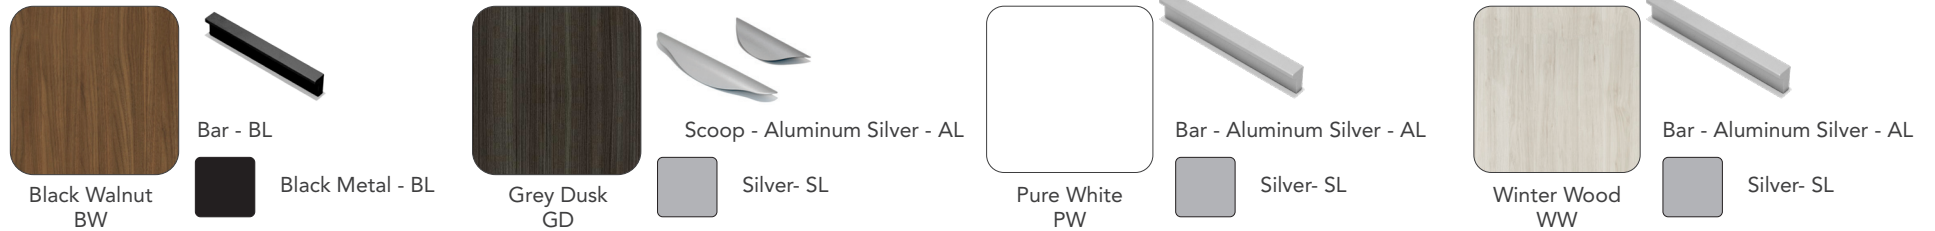

Height Adjustable series

Levels Available Finishes & Default Handles

Available Base Finishes:

Layout #12

LEV-32BKDRS	Optional Doors for Bookcase
LEV-SR7232BK	Bookcase
LEV-2236CX-21	Credenza Height Cabinet - No Top
LEV-2236COX-21	Credenza Height Open Cabinet - No Top
LEV-2272TOP	Top Only
LEV-2236CUSHFA	22" x 36" Cushion
CAL-LEV2448TBL-2L	24" Deep Calypso 2-leg Height-Adjustable desk

Please refer to www.heartwooddl.com for current finish options available for this series