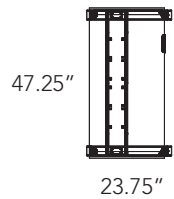

Height Adjustable series

Levels Available Finishes & Default Handles

Available Base Finishes:

Layout #12

LEV-32BKDRS	Optional Doors for Bookcase
LEV-SR7232BK	Bookcase
LEV-2236CX-21	Credenza Height Cabinet - No Top
LEV-2236COX-21	Credenza Height Open Cabinet - No Top
LEV-2272TOP	Top Only
LEV-2236CUSHFA	22" x 36" Cushion
CAL-LEV2448TBL-2L	24" Deep Calypso 2-leg Height-Adjustable desk