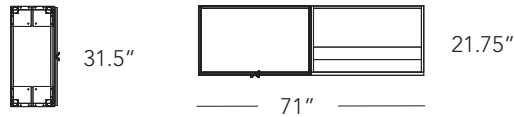

Height Adjustable series

Levels Available Finishes & Default Handles

Available Base Finishes:

Layout #12

LEV-32BKDRS	Optional Doors for Bookcase
LEV-SR7232BK	Bookcase
LEV-2236CX-21	Credenza Height Cabinet - No Top
LEV-2236COX-21	Credenza Height Open Cabinet - No Top
LEV-2272TOP	Top Only
LEV-2236CUSHFA	22" x 36" Cushion
CAL-LEV2448TBL-2L	24" Deep Calypso 2-leg Height-Adjustable desk