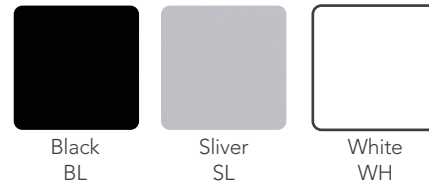

Height Adjustable series

Levels Available Finishes & Default Handles

Available Base Finishes:

Layout #12

LEV-32BKDRS	Optional Doors for Bookcase
LEV-SR7232BK	Bookcase
LEV-2236CX-21	Credenza Height Cabinet - No Top
LEV-2236COX-21	Credenza Height Open Cabinet - No Top
LEV-2272TOP	Top Only
LEV-2236CUSHFA	22" x 36" Cushion
CAL-LEV2448TBL-2L	24" Deep Calypso 2-leg Height-Adjustable desk