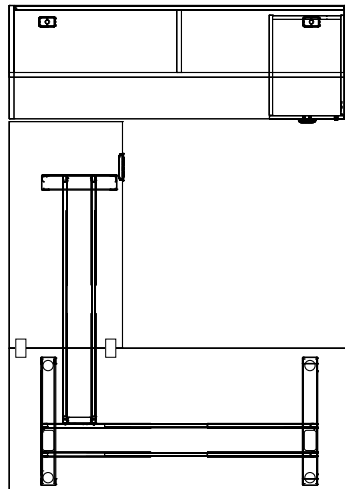

Sugar Maple
SM

Winter Wood
WW

Available Base Finishes:

Black
BL

Sliver
SL

White
WH

71"

100.5"

Layout #10

INV-3672H	Open Hutch
INV-HPF	Hanging Pedestal
INV-2472SH	Credenza Shell
CAL-E1-3LEG	Calypso 3 Leg Base
INV-3072TOP	72" Rectangular Top
INV-2448TOP	48" Rectangle Top
100-MA1	Pneumatic LCD Single Monitor Arm