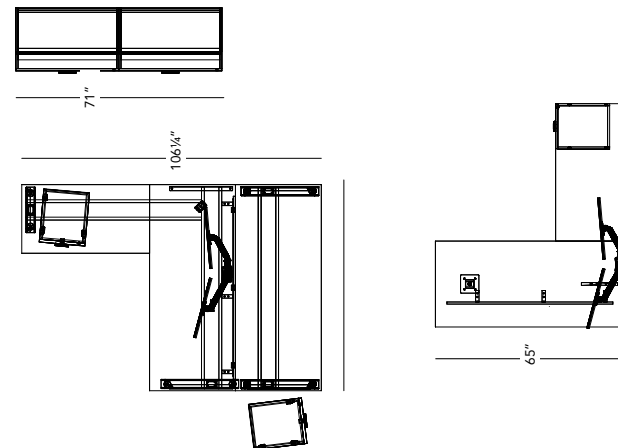

# Height Adjustable series

Available Laminate Finishes

Available Base Finishes:

## Layout #9

INV-3072TOP	x2	72" Rectangular Top
INV-2448TOP	x2	48" Rectangular Top
CAL-E1-2LEG		Calypso 2 Leg Base
CAL-E1-3LEG		Calypso 3 Leg Base
INV-MP1-1466LAP	x2	Laminate Hanging Modesty Panel
OUT-TM1-1566PLX		Plexiglass Privacy Panel With Top Mount Brackets
INV-2272TOP		72" Rectangular Top
INV-2236OLFX	x2	22" Deep With Locking Lateral File Drawer
INV-1736OS	x2	Open Overhead Storage
INV-72HDRS-AL		Aluminium Frame Glass Doors
INV-MPF	x2	21" Mobile Pedestal - Full Carton
INV-CUSH	x2	Mobile Pedestal Seat Cushion
INV-3066RLT		Rectangular Bullet Top Desk
INV-FPUF		Freestanding Pedestal - No Top
100-WSCK	x2	Work Surface Connecting Kit
100-MA2	x2	Pneumatic LCD Dual Monitor Arm