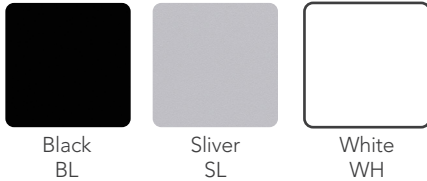

Height Adjustable series

Available Laminate Finishes

Autumn Maple
AM

Black Walnut
BW

Evening Zen
EZ

Grey Dusk
GD

Hardrock Maple
HM

Royal Mahogany
RM

Sugar Maple
SM

Winter Wood
WW

Available Base Finishes:

Black
BL

Sliver
SL

White
WH

Layout #5

INV-3672H	Open Hutch
INV-72HDRS	Laminate Doors For Hutch
INV-3672TB	Tackboard
INV-HPF	Hanging Pedestal

INV-2472SH	Credenza Shell
CAL-E1-2LEG	Calypso 2 Leg Base
INV-2448TOP	48" Rectangle Top
INV-MP1-1548PLX	Plexiglass Hanging Modesty Panel

Note: Non handed. Can be configured left or right.

Please refer to www.heartwooddl.com for current finish options available for this series