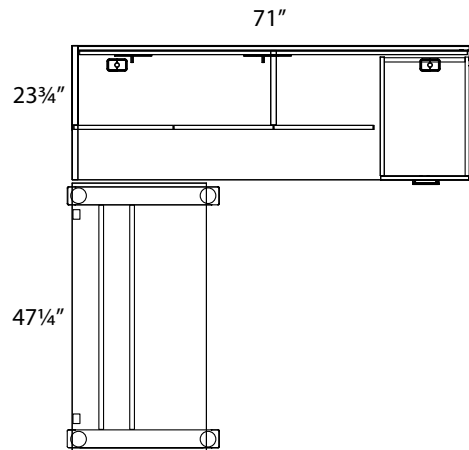

Sugar Maple
SM

Winter Wood
WW

Available Base Finishes:

Black
BL

Sliver
SL

White
WH

Layout #5

INV-3672H	Open Hutch
INV-72HDRS	Laminate Doors For Hutch
INV-3672TB	Tackboard
INV-HPF	Hanging Pedestal

INV-2472SH	Credenza Shell
CAL-E1-2LEG	Calypso 2 Leg Base
INV-2448TOP	48" Rectangle Top
INV-MP1-1548PLX	Plexiglass Hanging Modesty Panel

Note: Non handed. Can be configured left or right.

Please refer to www.heartwooddl.com for current finish options available for this series