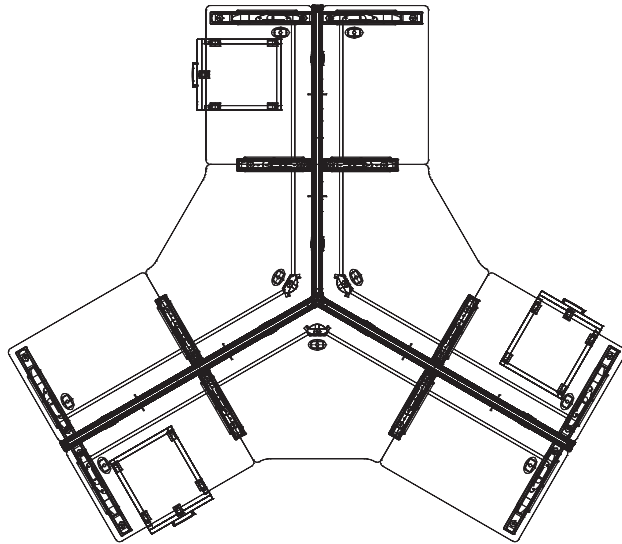

# Framework series

Available Colour:

Charcoal Frame & Grey Panels

Simple, durable, and affordable.

- ✓ Great competitive pricing!
- ✓ Fast and easy to install/reconfigure
- ✓ Large range of sizes
- ✓ Tackable panel surface above desk height
- ✓ Built-in raceway for wire management

## Layout # 11

FRM-6666P	x3	66" Tall Panel
FRM-66TRP-3W		Triangle 3 Way Connecting Post
FRM-66PET	x3	Panel End Trim
850-2436LC	x3	Left Connector

850-2430AC120	x3	120° Angled Corner Module
850-2436RC	x3	Right Connector
850-MPUF	x3	Mobile BBF Pedestal