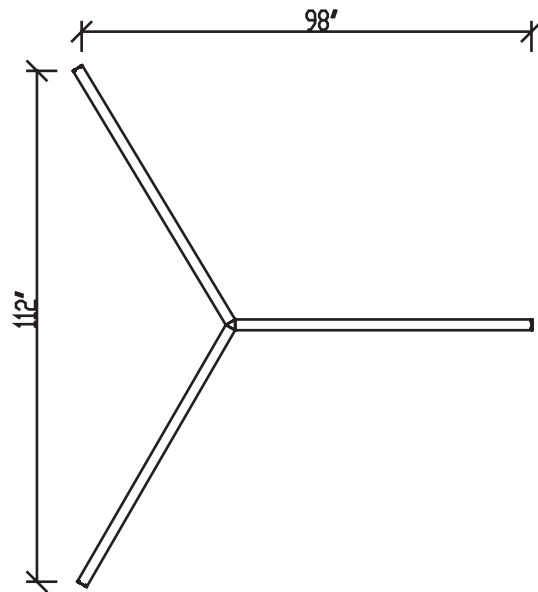

# Framework series

Available Colour:

Charcoal Frame & Grey Panels

Simple, durable, and affordable.

- ✓ Great competitive pricing!
- ✓ Fast and easy to install/reconfigure
- ✓ Large range of sizes
- ✓ Tackable panel surface above desk height
- ✓ Built-in raceway for wire management

## Layout # 11

FRM-6666P X 3

66" Tall Panel

FRM-66TRP-3W

Triangle 3 Way Connecting Post

FRM-66PET X 3

Panel End Trim

Please refer to [www.heartwoooddl.com](http://www.heartwoooddl.com) for current finish options available for this series.