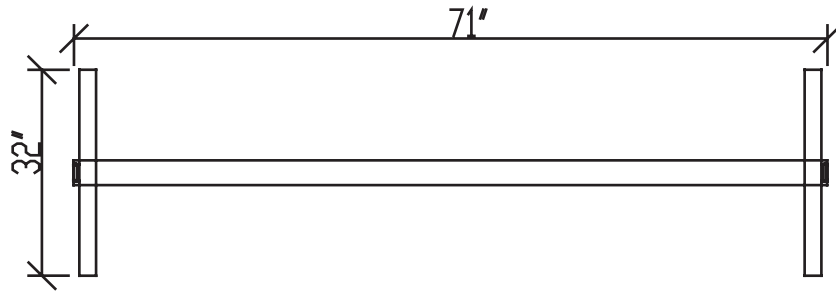

Framework series

Available Colour:

Charcoal Frame & Grey Panels

Simple, durable, and affordable.

- ✓ Great competitive pricing!
- ✓ Fast and easy to install/reconfigure
- ✓ Large range of sizes
- ✓ Tackable panel surface above desk height
- ✓ Built-in raceway for wire management

Layout # 10

FRM-7266P

66" Tall Panel

FRM-FPB

Freestanding Panel Base Set

FRM-66PET X 2

Panel End Trim

Note: Set includes two feet. Recommended for use on freestanding panels for room partitions. 9' maximum panel run before extra support such as a wing, gable bracket set, or feet are required.