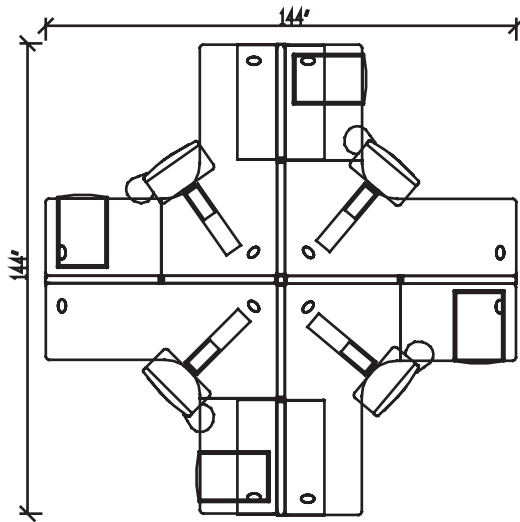

Framework series

Available Colour:

Charcoal Frame & Grey Panels

Simple, durable, and affordable.

- ✓ Great competitive pricing!
- ✓ Fast and easy to install/reconfigure
- ✓ Large range of sizes
- ✓ Tackable panel surface above desk height
- ✓ Built-in raceway for wire management

Layout # 9

FRM-3648P X 4 48" Tall Panel

FRM-3666P X 2 66" Tall Panel

FRM-3666GP X 2 66" Tall Clear Glazed Panel

FRM-66SQP-4W Square 4 Way Connecting Post

FRM-48PET X 4 Panel End Trim

FRM-18PET X 4 Panel End Trim

Note: Complete Layout combines Framework with HDL Titan series.

Please refer to www.heartwooddl.com for current finish options available for this series.