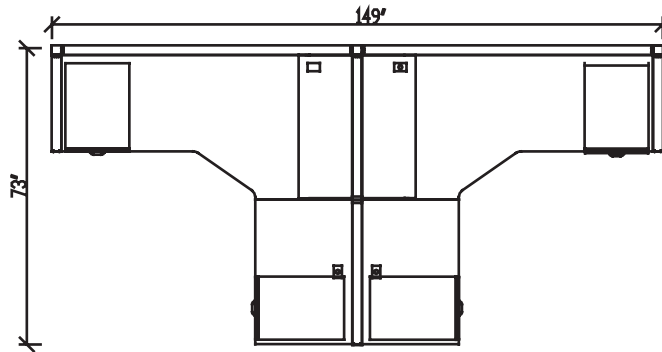

Layout # 5

FRM-7266P X 2 66" Tall Panel

FRM-3666P 66" Tall Panel

FRM-3666GP 66" Tall Clear Glazed Panel

FRM-2448P X 2 48" Tall Panel

FRM-48PET X 2 Panel End Trim

FRM-66PET Panel End Trim

FRM-66SQP-3W Square 3 Way Connecting Post

FRM-66SQP-2W X 2 Square 2 Way Connecting Post

FRM-OSC36 X 2 Overhead Storage Cabinet

FRM-PCK Panel Connecting Kit

HDL Innovation Components

INV-7236CM Extended Corner Module*

INV-3672CM Extended Corner Module*