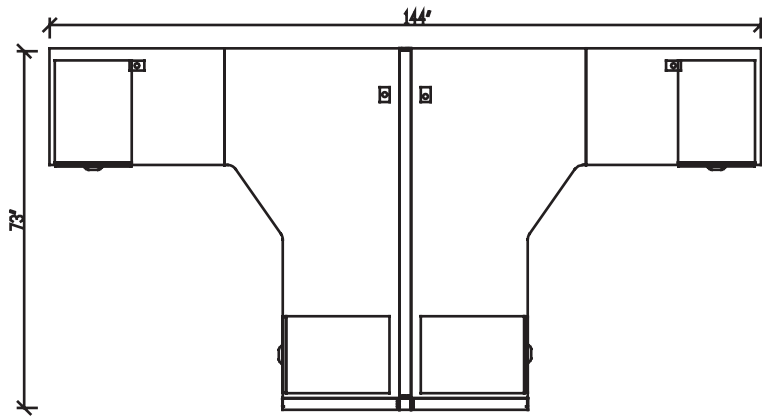

Framework series

Available Colour:

Charcoal Frame & Grey Panels

Simple, durable, and affordable.

- ✓ Great competitive pricing!
- ✓ Fast and easy to install/reconfigure
- ✓ Large range of sizes
- ✓ Tackable panel surface above desk height
- ✓ Built-in raceway for wire management

Layout #3

FRM-7266P		66" Tall Panel
FRM-2448P	X2	48" Tall Panel
FRM-66SQP-3W		Square 3 Way Connecting Post
FRM-48PET	X2	Panel End Trim
FRM-FWMB		Flush Wall Mount Bracket Set *Optional*

HDL Innovation Components

INV-7236CM		Extended Corner Module*
INV-3672CM		Extended Corner Module*
INV-2436RSBR	X2	Return Shell/Bridge*
INV-FPFF	X2	Freestanding Pedestal - No Top*
INV-FPUF	X2	Freestanding Pedestal - No Top*

Note: Complete Layout combines Framework with HDL Innovations series.
Please refer to www.heartwooddl.com for current finish options available for this series.