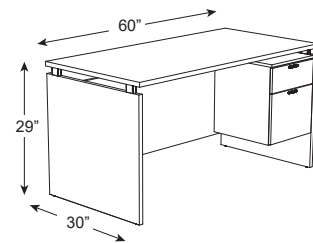

MIRA

SMALL OFFICE | HOME OFFICE SERIES

CONTEMPORARY COMPUTER DESKS

Features:

- Commercial grade 1 " thick laminate
- Heat, scratch and dent resistant
- Innovative floating top styling
- Box drawer stores desk accessories
- File drawer stores letter or legal size files
- Shipped Ready-to-Assemble

Laminate Finish

Winter Wood
WW

Sizing & SKUs

60" W X 30" D X 29" H

MA-12-3060-WW

Winter Wood Finish (shown above with HDL LEVELS Series)

48" W X 24" D X 29" H

MA-11-2448-GD