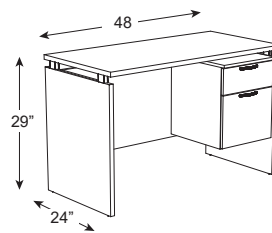

MA-11-2448-GD

Grey Dusk or Cayenne Cherry

Winter Wood
WW