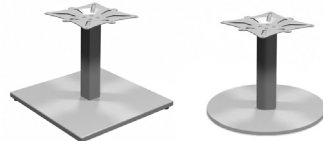

900-LOOP30

- INCLUDES LEVELERS
- SHARED LEG APPLICATIONS NOT APPLICABLE

HEARTWOOD MANUFACTURING

OCCASIONAL TABLE:

- 2" SQUARE OFFSET LEG SHOWN IN SILVER
- FLXS-REC3072

♥Heartwood™

2" SQUARE OFFSET LEG

900-SQ2OFFSET

(SOLD QTY 2)

- INCLUDES LEVELERS
- TOP PLATE IS IN OFFSET LOCATION
- SHARED LEG APPLICATIONS NOT APPLICABLE
- OFFSET DESIGN FOR CONTEMPORARY TABLE PROFILE

CROSS BASE

900-CROSS-B-27

- INCLUDES LEVELERS

15-16" BASES - COFFEE TABLE HEIGHT

SQUARE/ROUND METAL BASE - COFFEE TABLE HEIGHT

900-SQB20CFT

900-ROU20CFT

- INCLUDES LEVELERS

2" SQUARE OFFSET LEG - COFFEE TABLE HEIGHT

900-SQ2-COFFEE-LEGS

(SOLD QTY 4)

- INCLUDES LEVELERS