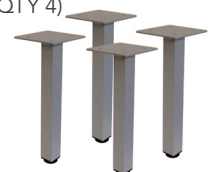

(SOLD QTY 2)

- INCLUDES LEVELERS
- TOP PLATE IS IN OFFSET LOCATION
- SHARED LEG APPLICATIONS NOT APPLICABLE
- OFFSET DESIGN FOR CONTEMPORARY TABLE PROFILE

CROSS BASE

900-CROSS-B-27

- INCLUDES LEVELERS

15-16" BASES - COFFEE TABLE HEIGHT

SQUARE/ROUND METAL BASE - COFFEE TABLE HEIGHT

900-SQB20CFT

900-ROU20CFT

- INCLUDES LEVELERS

2" SQUARE OFFSET LEG - COFFEE TABLE HEIGHT

900-SQ2-COFFEE-LEGS

(SOLD QTY 4)

- INCLUDES LEVELERS

34" BASES - COUNTER HEIGHT

CROSS BASE

900-CNTR27

- INCLUDES LEVELERS

Black (BL)

Silver (SL)

41" BASES - BAR HEIGHT

CROSS BASE - BAR HEIGHT