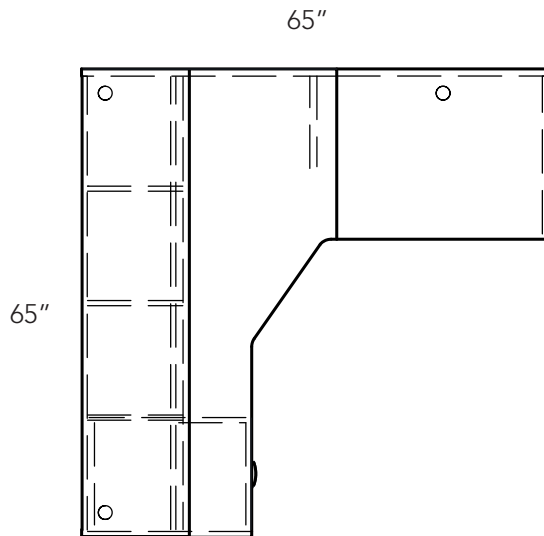

Zeta series

Available Colours:

Henna Cherry
(HC)

Figured Mahogany
(FM)
(Shown Below)

Layout # 15A

ZA-28-6636 RH Extended Corner Credenza Shell

ZA-43-3024 Reversible Return/Bridge Shell

ZA-51-1623 B-F 3/4 Pedestal

ZA-36-6615 Open Storage Hutch

Note: For Layout 15B Replace ZA-28-6636 with ZA-27-3666.

Please refer to www.heartwooddl.com for current finish options available for this series.