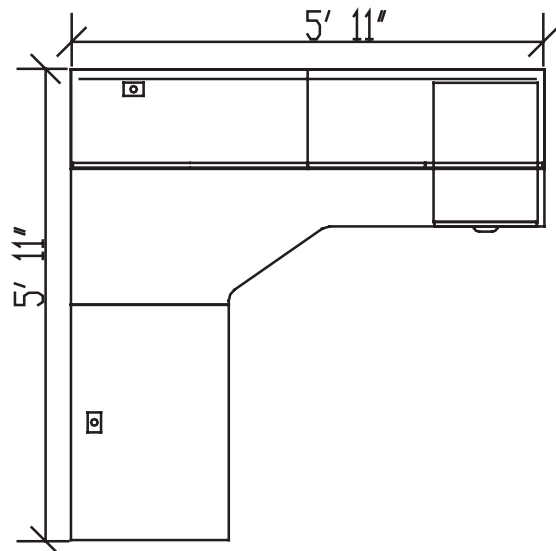

Layout #6A

INV-2436RSBR

Return Shell/Bridge

INV-3672CM

Extended Corner Module

INV-HPF

Hanging Box/File Pedestal

Note: For Layout 6B Replace INV-3672CM with INV-7236CM.