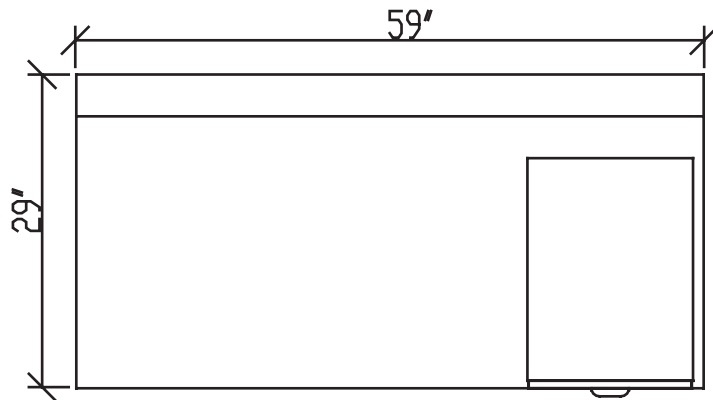

## Layout #16

INV-3060DS

Desk Shell

INV-HPF

Hanging Pedestal

**Note:** Non handed. Can be configured left or right.

Please refer to [www.heartwooddl.com](http://www.heartwooddl.com) for current finish options available for this series