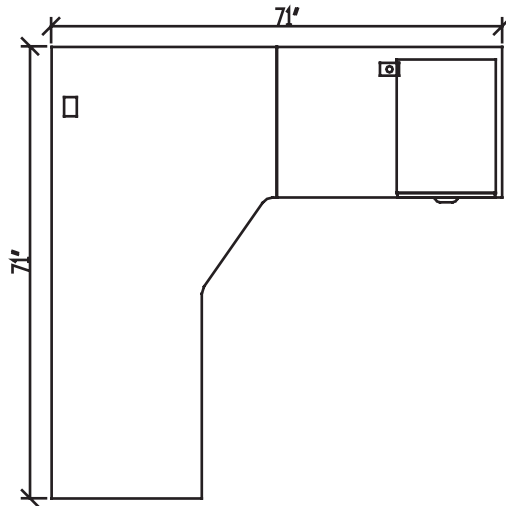

Winter Wood
WW

Layout #13B

INV-2436RSBR

Return Shell/Bridge

INV-7236CM

Corner Module

INV-HPF

Hanging Pedestal

Note: For layout 13A replace item INV-7236CM with INV-3672CM.

Please refer to www.heartwooddl.com for current finish options available for this series