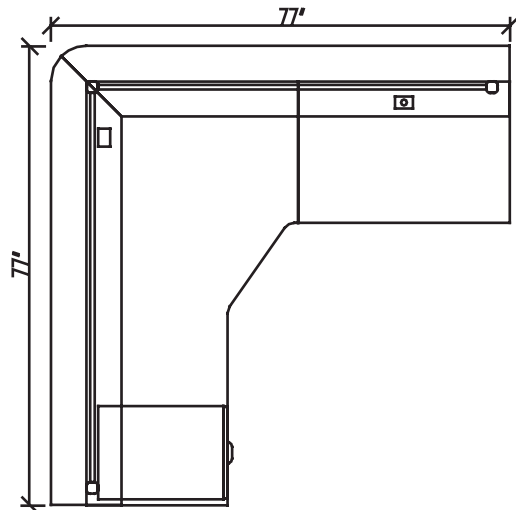

Winter Wood
WW

Layout #15B

INV-2436RSBR

Return Shell/Bridge

INV-7236CM

Extended Corner Module

INV-HPF

Hanging Pedestal

OUT-1272PYP x 2

Plycarbonate Panel

OUT-INV7272CTA

Corner Transaction Top

OUT-12POST x 3

Post Package

Note: For Layout 15A replace INV-7236CM with INV-3672CM.

Please refer to www.heartwooddl.com for current finish options available for this series