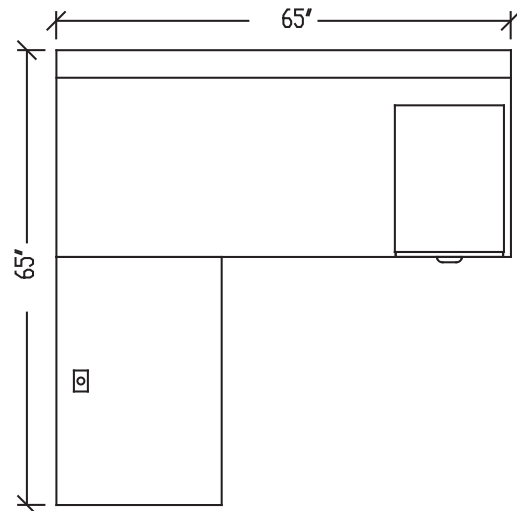

Winter Wood
WW

Layout #17

INV-3066DS

Desk Shell

INV-HPF

Hanging Pedestal

INV-2436RSBR

Return Shell/Bridge