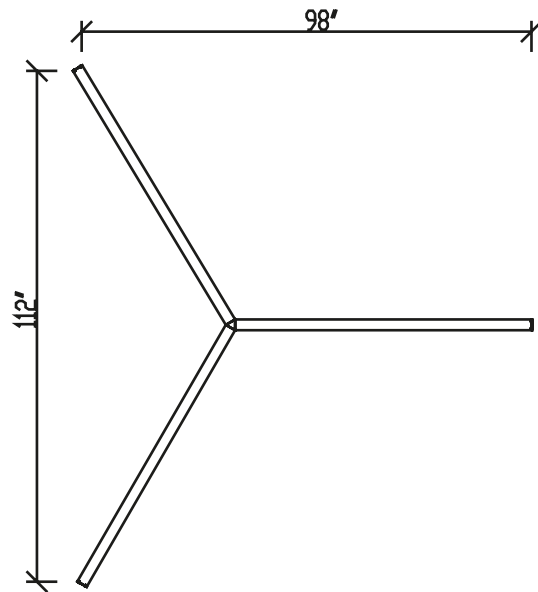

# Framework series

Available Colour:

Charcoal Frame & Grey Panels

Simple, durable, and affordable.

- ✓ Great competitive pricing!
- ✓ Fast and easy to install/reconfigure
- ✓ Large range of sizes
- ✓ Tackable panel surface above desk height
- ✓ Built-in raceway for wire management

## Layout # 11

FRM-6666P X 3

66" Tall Panel

FRM-66TRP-3W

Triangle 3 Way Connecting Post

FRM-66PET X 3

Panel End Trim

Please refer to [www.heartwooddl.com](http://www.heartwooddl.com) for current finish options available for this series.