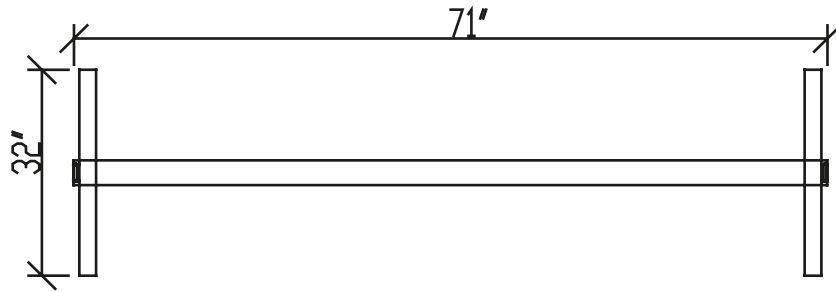

Framework series

Available Colour:

Charcoal Frame & Grey Panels

Simple, durable, and affordable.

- ✓ Great competitive pricing!
- ✓ Fast and easy to install/reconfigure
- ✓ Large range of sizes
- ✓ Tackable panel surface above desk height
- ✓ Built-in raceway for wire management

Layout # 10

FRM-7266P

66" Tall Panel

FRM-FPB

Freestanding Panel Base Set

FRM-66PET X 2

Panel End Trim

Note: Set includes two feet. Recommended for use on freestanding panels for room partitions. 9' maximum panel run before extra support such as a wing, gable bracket set, or feet are required.