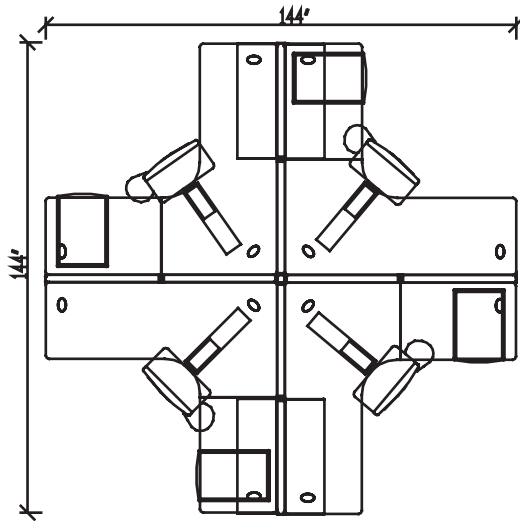

Framework series

Available Colour:

Charcoal Frame & Grey Panels

Simple, durable, and affordable.

- ✓ Great competitive pricing!
- ✓ Fast and easy to install/reconfigure
- ✓ Large range of sizes
- ✓ Tackable panel surface above desk height
- ✓ Built-in raceway for wire management

Layout # 9

FRM-3648P X 4 48" Tall Panel

FRM-3666P X 2 66" Tall Panel

FRM-3666GP X 2 66" Tall Clear Glazed Panel

FRM-66SQP-4W Square 4 Way Connecting Post

FRM-48PET X 4 Panel End Trim

FRM-18PET X 4 Panel End Trim