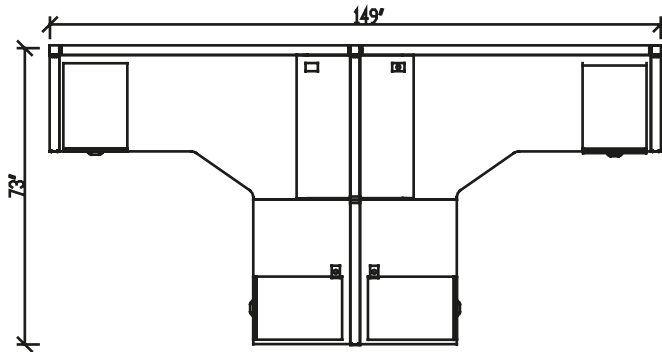

Layout # 5

FRM-7266P X 2 66" Tall Panel

FRM-3666P 66" Tall Panel

FRM-3666GP 66" Tall Clear Glazed Panel

FRM-2448P X 2 48" Tall Panel

FRM-48PET X 2 Panel End Trim

FRM-66PET Panel End Trim

FRM-66SQP-3W Square 3 Way Connecting Post

FRM-66SQP-2W X 2 Square 2 Way Connecting Post

FRM-OSC36 X 2 Overhead Storage Cabinet

FRM-PCK Panel Connecting Kit

HDL Innovation Components

INV-7236CM Extended Corner Module*

INV-3672CM Extended Corner Module*