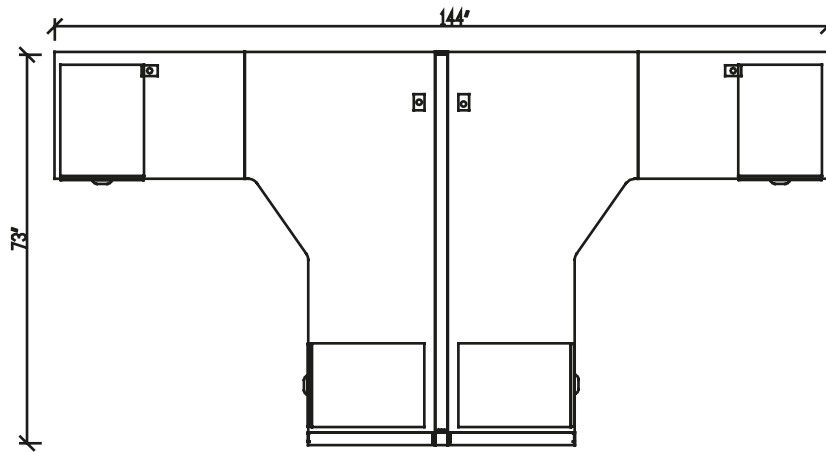

Framework series

Available Colour:

Charcoal Frame & Grey Panels

Simple, durable, and affordable.

- ✓ Great competitive pricing!
- ✓ Fast and easy to install/reconfigure
- ✓ Large range of sizes
- ✓ Tackable panel surface above desk height
- ✓ Built-in raceway for wire management

Layout # 3

FRM-7266P X 2	66" Tall Panel
FRM-2448P X 2	48" Tall Panel
FRM-66SQP-3W	Square 3 Way Connecting Post
FRM-48PET X 2	Panel End Trim
FRM-FWMB	Flush Wall Mount Bracket Set *Optional*

HDL Innovation Components

INV-7236CM	Extended Corner Module*
INV-3672CM	Extended Corner Module*
INV-2436RSBR X 2	Return Shell/Bridge*
INV-FPFF X 2	Freestanding Pedestal - No Top*
INV-FPUF X 2	Freestanding Pedestal - No Top*

*Please refer to our price book for up-to-date pricing information.