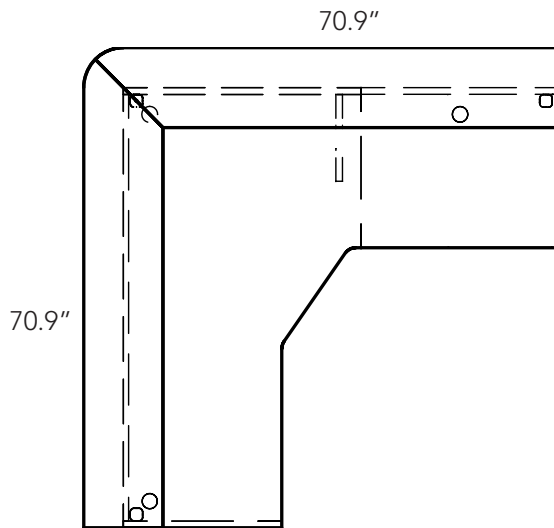

Zeta series

Available Colours:

Henna Cherry
(HC)
(Shown Below)

Figured Mahogany
(FM)

Layout # 14A

ZA-28-6636

RH Extended Corner Credenza Shell

ZA-43-3024

Return Shell

OUT-INV6666CTA

Corner Transaction Top

OUT-12POST X 3

Post

OUT-1266PYP X 2

Polycarbonate Panel

Note: For Layout 14B Replace ZA-28-6636 with ZA-27-3666.