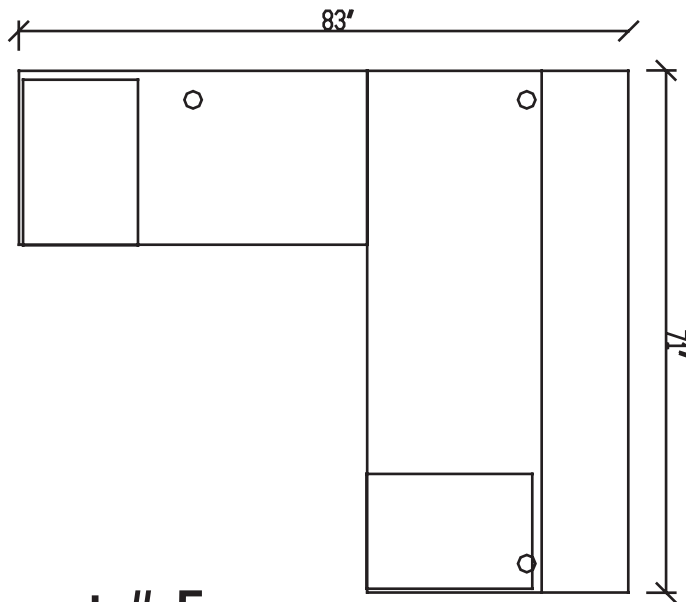

## Layout # 5

ZA-11-7236 72" x 36" Desk Shell

ZA-43-4824 48" x 24: Reversible Return

ZA-53-1623 B-B-F Pedestal

ZA-54-1623 F-F Pedestal

Please refer to [www.heartwooddl.com](http://www.heartwooddl.com) for current finish options available for this series.