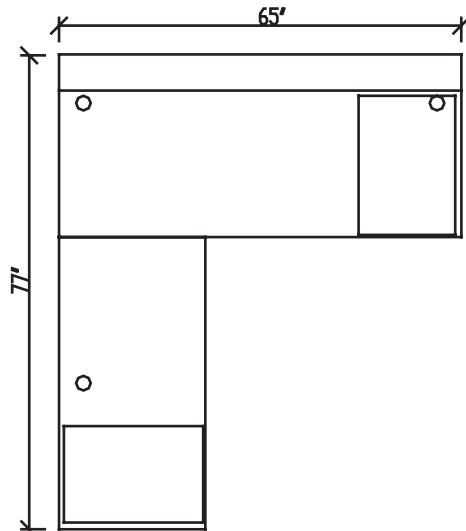

Zeta series

Available Colours:

Henna Cherry
(HC)

Figured Mahogany
(FM)
(Shown Below)

Layout # 4

ZA-11-6630

66" x 30" Desk Shell

ZA-43-4824

48" x 24" Reversible Return

ZA-51-1623 X 2

B-F Hanging Pedestal

Please refer to www.heartwooddl.com for current finish options available for this series.