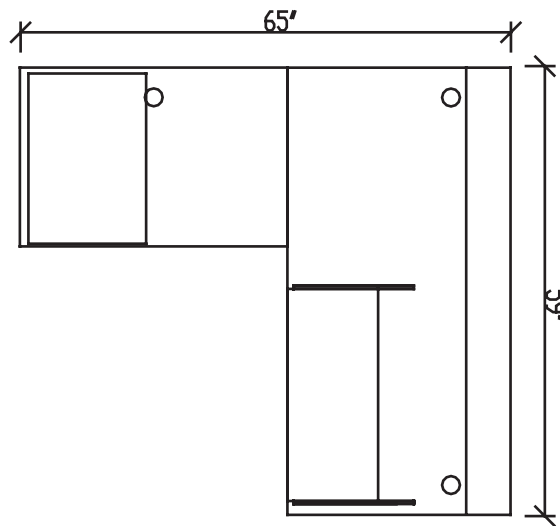

Zeta series

Available Colours:

Henna Cherry
(HC)

Figured Mahogany
(FM)
(Shown Below)

Layout # 2

ZA-11-6030 60" x 30" Desk Shell

ZA-43-3624 36" x 24" Reversible Return

ZA-51-1623 B-F Hanging Pedestal