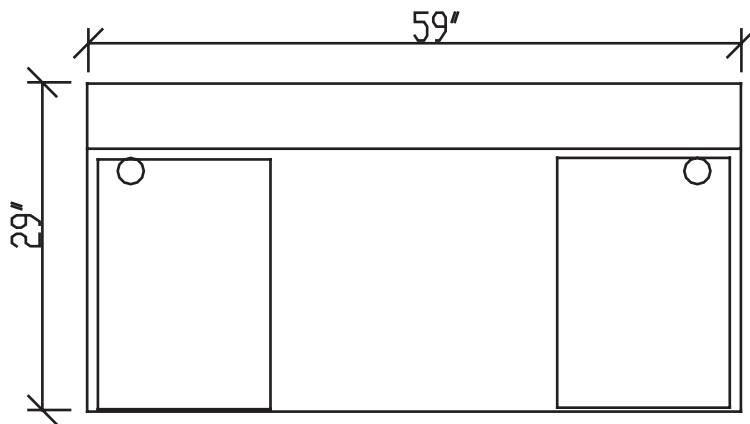

Zeta series

Available Colours:

Henna Cherry
(HC)

Figured Mahogany
(FM)
(Shown Below)

Layout # 1

ZA-11-6030

60" x 30" Desk Shell

ZA-51-1623 X 2