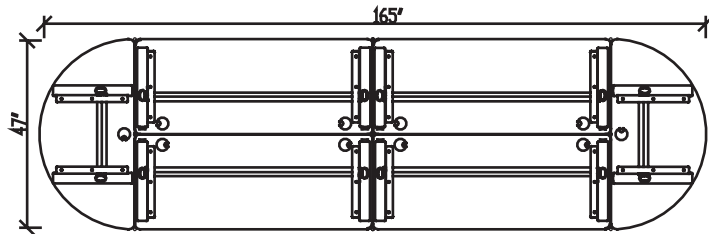

# Tucana series

Available Colours:

Henna Cherry  
(HC)  
(Shown Below)

Figured Mahogany  
(FM)

Grey  
(GR)

Metallic Base  
(ME)

## Layout # 5

TU-97R-6024 X 4

Rectangle Top

TU-97H-4824 X 2

Half Round Top

TU-97L-7220-ME X 4

Training Table Base for 72" Tops

TU-99L-2420-ME X 2