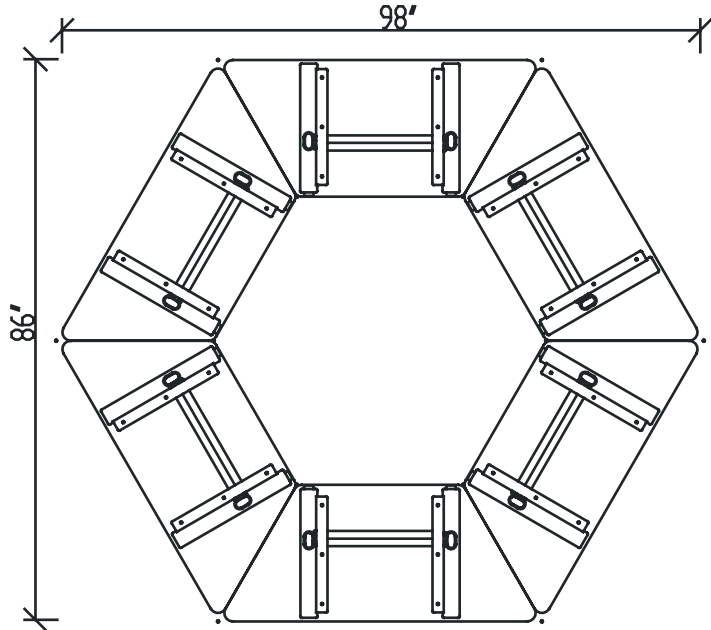

Tucana series

Available Colours:

Henna Cherry (HC)

Figured Mahogany (FM)

Grey (GR)
(Shown Below)

Metallic Base (ME)

Layout # 4

TU-97T-4824 X 6 Trapezoid Top

TU-97L-2420-ME X 6 Base for 36" and 48" Tops

Please refer to www.heartwooddl.com for current finish options available for this series.