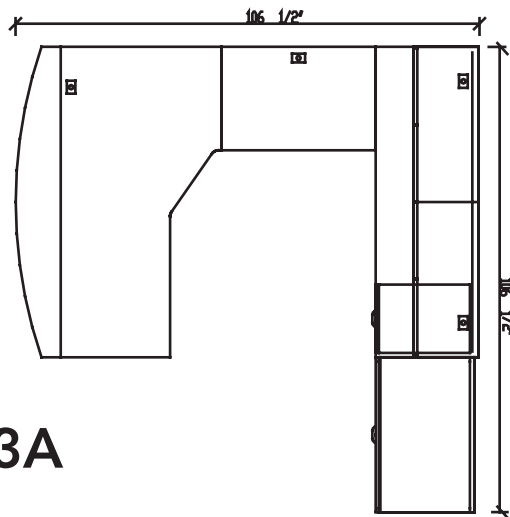

Pinnacle series

Available Colours:

Layout # 3A

PIN-B7248CMD

Corner Module Desk

PIN-2436RSBR

Non Handed Return Shell/Bridge

PIN-2472SH

Credenza Shell

INV-FPUF

Freestanding Pedestal - No Top

INV-2236LFX

Lateral File - No Top

PIN-3672H

72" Open Hutch

PIN-2237STC

Double Door Stacking Cabinet

PIN-STCHDRS-AL

Aluminum Frame Glass Doors

INV-3672TB

Tackboard

INV-72HDRS-AL

Aluminum Frame Glass Doors

NOTE: For Layout 3B Replace PIN-B7248CMD with PIN-B4872CMD
Please refer to www.heartwooddl.com for current finish options available for this series.