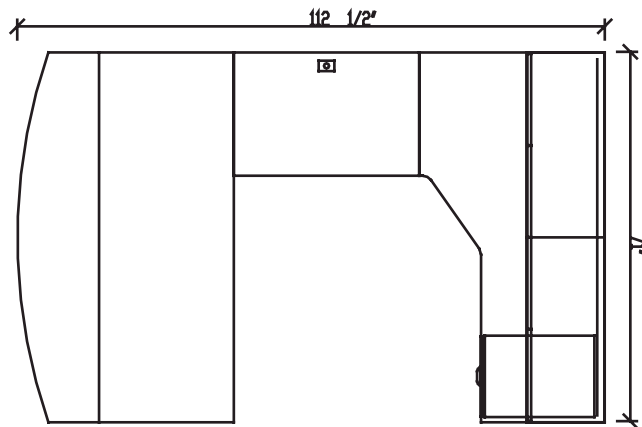

## Layout # 1A

**PIN-B4272DS**

Bow Top Desk Shell

**PIN-2436RSBR**

Non Handed Return Shell/Bridge

**PIN-3672CM**

Extended Corner Module

**INV-FPUF**

Freestanding Pedestal - No Top

**PIN-3672H**

72" Open Hutch

**INV-72HDRS**

Laminate Doors for Hutch

**INV-3672TB**

Tackboard

**NOTE:** For Layout 1B Replace PIN-3672CM with PIN-7236CM.  
Please refer to [www.heartwooddl.com](http://www.heartwooddl.com) for current finish options available for this series.