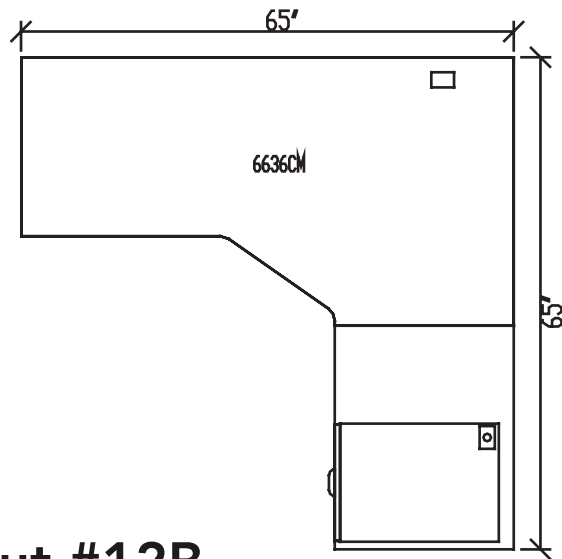

Winter Wood
WW

Layout #12B

INV-2430RSBR

Return Shell/Bridge

INV-6636CM

Extended Corner Module

INV-HPF

Hanging Pedestal

Note: For Layout 12A Replace INV-6636CM with INV-3666CM.

Please refer to www.heartwooddl.com for current finish options available for this series