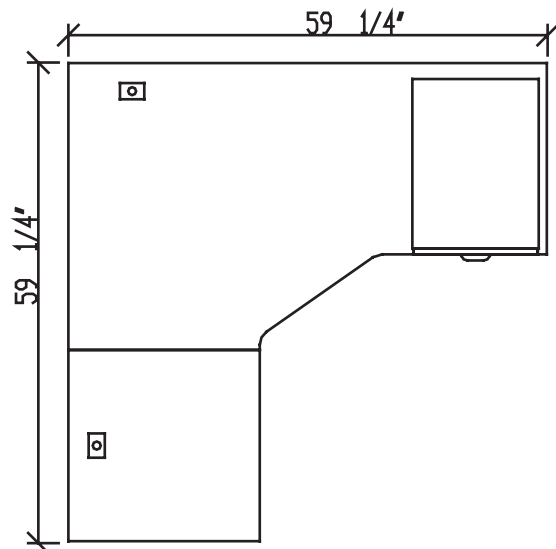

Winter Wood
WW
(Shown Below)

Layout #11A

INV-2424RS

Non Handed Return Shell

INV-3660CM

Extended Corner Module

INV-HPF

Hanging Pedestal