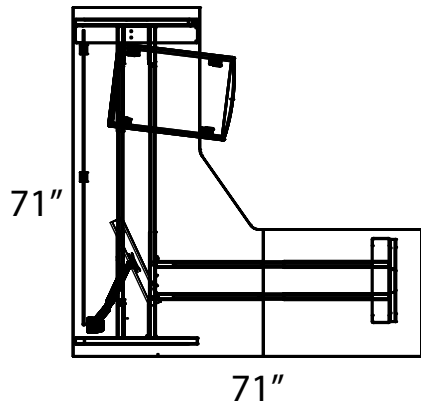

Winter Wood
WW

Layout #61

INV-362472ECM

Non-Handed Extended Corner Module

INV-2436TOP

36" Rectangular Top

ATH-E1-3LEG

Athena 3 Leg Base