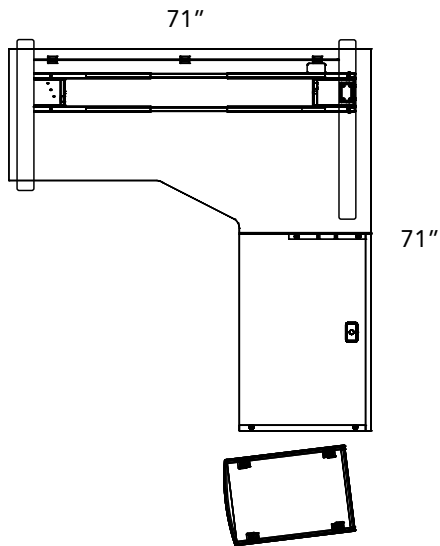

Winter Wood
WW

Layout #60

INV-362472ECM	Non-Handed Extended Corner Module
INV-2436RSBR	Non Handed Return Shell/Bridge
INV-GH14	14" Half Gable with Wire Access
CAL-E1-2LEG	Straight Electric Height Adjustable 2 Leg Base