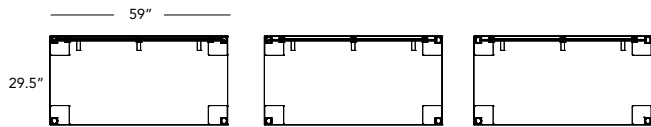

Hardrock Maple
HM

Royal Mahogany
RM

Sugar Maple
SM

Winter Wood
WW

Available Finishes:

Layout #55

INV-3060TBL-SQ2OFT	x3	60" Table With 2" Square Offset Legs
INV-MP1-1448LAP	x3	Laminate Hanging Modesty Panel
OUT-TM1-1560TB	x3	Tack Board Privacy Panel With Top Mount Brackets