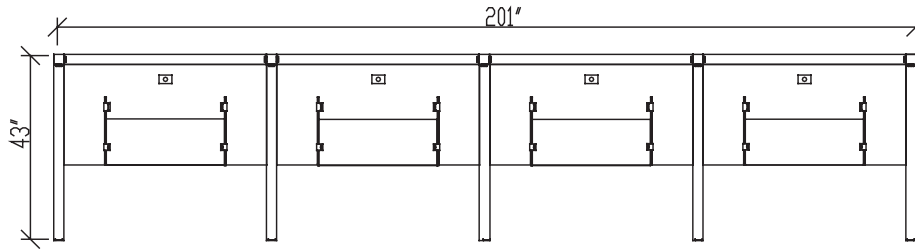

Framework series

Available Colour:

Charcoal Frame & Grey Panels

Simple, durable, and affordable.

- ✓ Great competitive pricing!
- ✓ Fast and easy to install/reconfigure
- ✓ Large range of sizes
- ✓ Tackable panel surface above desk height
- ✓ Built-in raceway for wire management

Layout #12A

FRM-4848P	x4	48" Tall Panel
FRM-4248P	x5	48" Tall Panel
FRM-48PET	x5	Panel End Trim
FRM-48SQP 2W	x2	Square 2 Way Conneting Post
FRM-48SQP-3W	x3	Square 3 Way Connecting Post

Innovation Components

INV-2448DS	x4	Desk Shell*
100-KD28	x4	Keyboard Drawer*

*Please refer to our price book for up-to-date pricing information.

Note: Complete Layout combines Framework with HDL Innovations series. Please refer to www.heartwooddl.com for current finish options available for this series.