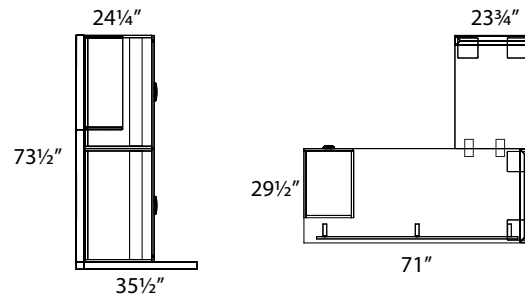

Hardrock Maple
HM

Royal Mahogany
RM

Sugar Maple
SM

Winter Wood
WW

Available Finishes:

Layout #53

INV-3072TOP		72" Rectangular Top
INV-2436TOP		36" Rectangle Top
INV-FPUF		Freestanding Pedestal - No Top
900-LOOP24		24" Loop Leg
900-LOOP30		30" Loop Leg
INV-MP1-1466LAP		Laminate Hanging Modesty Panel
INV-2236OLFX	x2	Open Lateral File Storage - No Top
INV-2272TOP		72" Rectangular Top
FRM-48SQP-2W		Square 2 Way Connecting Post